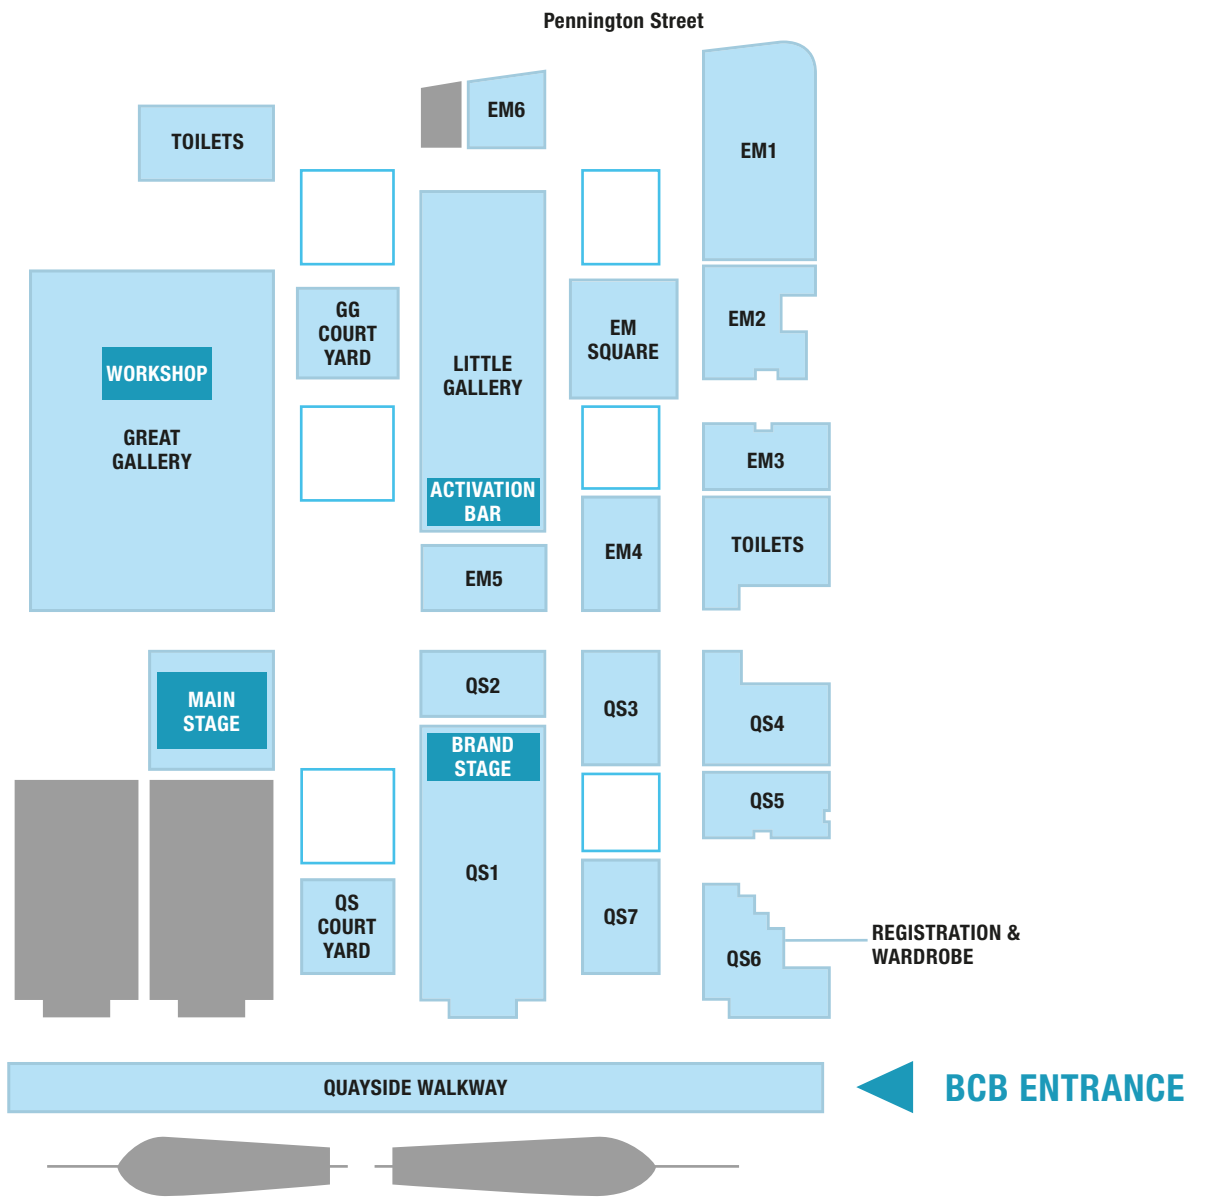

30 JUNE – 01 JULY 2025

Tobacco Dock | East London
 The Quay | Wapping Lane

SITE PLAN*

*Site Plan may differ and vary

PRICE OVERVIEW 2025

Stand Space

Individual stand space per sqm	475.00 GBP
Individual stand space per sqm / Early Bird**	455.00 GBP

Packages (space plus stand construction)

One Brand Stand (2 m x 2.50 m)	2,830.00 GBP
Portfolio Stand (3 m x 3 m)	5,305.00 GBP
Young Guns Package Stand (2 m x 2.5 m)	2,665.00 GBP
Emerging Brands	1,870.00 GBP

Leadtracking / Leadmanager (Mandatory)

Unlimited Licenses

1. Package 1 until 24 sqm	120.00 GBP
2. Package 2 over 25 qm	185.00 GBP

Collect

QR-Code (Mandatory)	45.00 GBP
---------------------	-----------

** Early Bird valid until 31.12.2024.