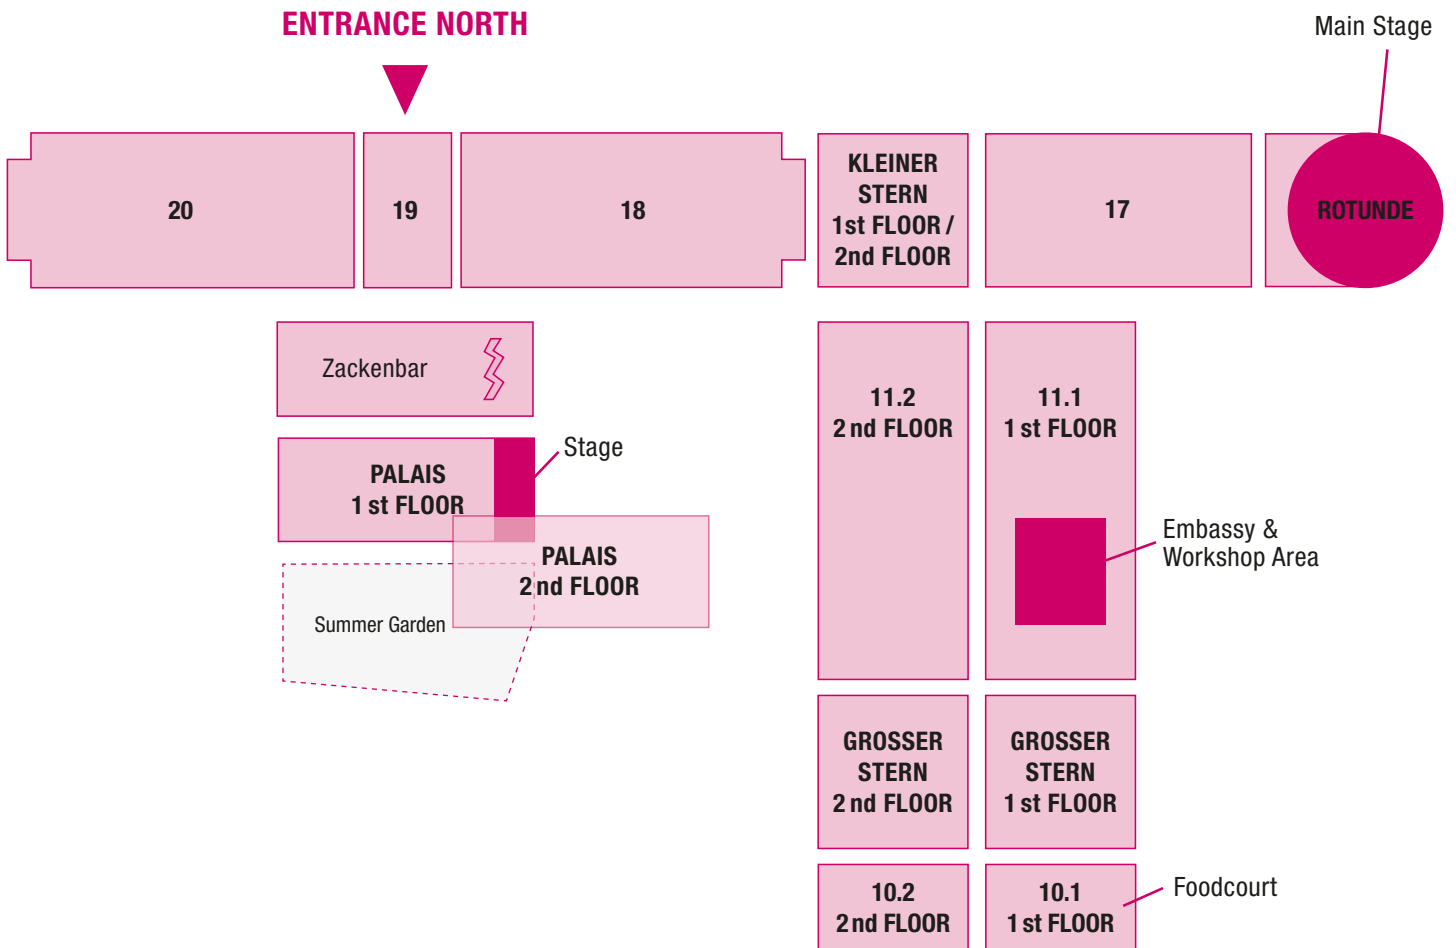

EXHIBITION CENTRE BERLIN  
INTERNATIONAL BAR AND BEVERAGE TRADE SHOW

**SITE PLAN\***

\*Site Plan may differ and vary