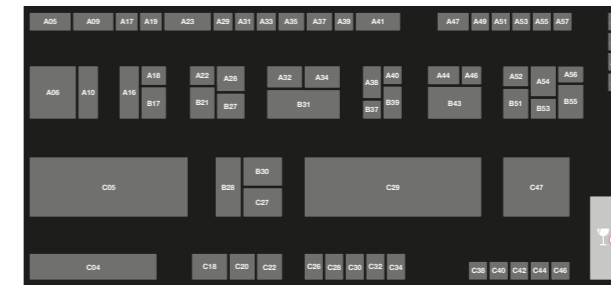

# BAR CONVENT BERLIN

**FREE WIFI: BARCONVENTBERLIN2024**  
**PASSWORD: BCB-2024**

**ENTRANCE NORTH**

**PALAIS 1st floor**

**PALAIS 2nd floor**

## LEGEND

- BARS
- BCB SHOP
- CLOAK ROOM
- COFFEE POINT
- CO-WORKING AREA
- EMBASSY
- FOOD
- FRUIT MARKET
- GLASS & ICE STATION
- MATCHMAKING LOUNGE
- MEDIA LOUNGE
- RESTROOMS
- RETURN STATION
- SEATING AREA
- SMOKING AREA
- STAGES
- WATER AND REFILL STATION
- YOUNG GUNS / EMERGING BRANDS