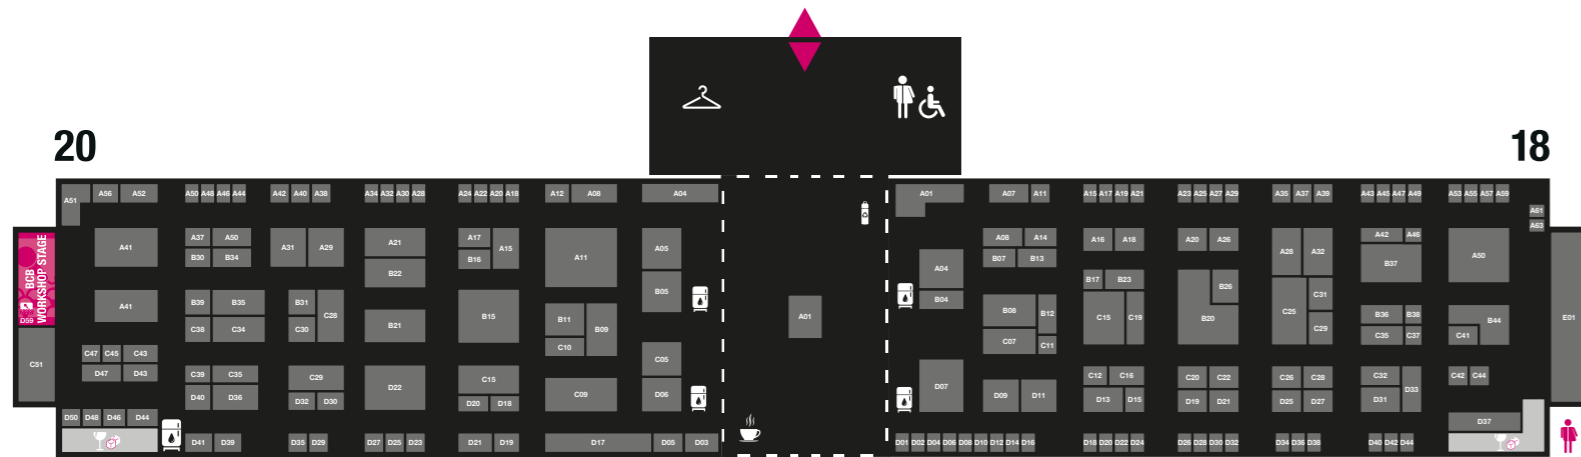

# BAR CONVENT BERLIN

**FREE WIFI: BARCONVENTBERLIN2024**  
**PASSWORD: BCB-2024**

**ENTRANCE NORTH**

**PALAIS 1st floor**

**PALAIS 2nd floor**

## LEGEND

- BARS
- BCB SHOP
- CLOAK ROOM
- COFFEE POINT
- CO-WORKING AREA
- EMBASSY
- FOOD
- FRUIT MARKET
- GLASS & ICE STATION
- MATCHMAKING LOUNGE
- MEDIA LOUNGE
- RESTROOMS
- RETURN STATION
- SEATING AREA
- SMOKING AREA
- STAGES
- WATER AND REFILL STATION
- YOUNG GUNS / EMERGING BRANDS