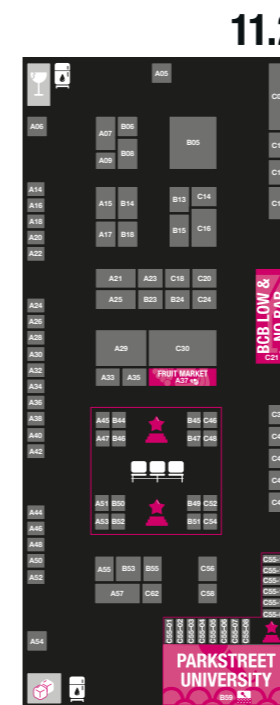

# BAR CONVENT BERLIN

**FREE WIFI: BARCONVENTBERLIN2024**  
**PASSWORD: BCB-2024**

**ENTRANCE NORTH**

**PALAIS 1st floor**

**PALAIS 2nd floor**

## LEGEND

- BARS
- BCB SHOP
- CLOAK ROOM
- COFFEE POINT
- CO-WORKING AREA
- EMBASSY
- FOOD
- FRUIT MARKET
- GLASS & ICE STATION
- MATCHMAKING LOUNGE
- MEDIA LOUNGE
- RESTROOMS
- RETURN STATION
- SEATING AREA
- SMOKING AREA
- STAGES
- WATER AND REFILL STATION
- YOUNG GUNS / EMERGING BRANDS

**EXHIBITOR LIST**

**SCAN ME**